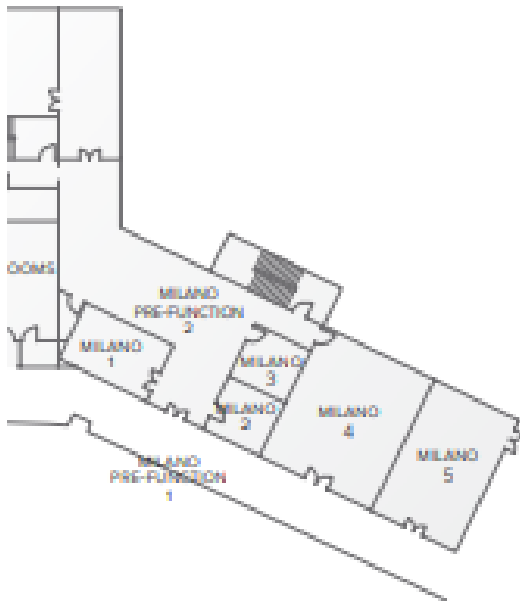

THE RITZ-CARLTON

ABU DHABI, GRAND CANAL

ROMA BALLROOM

Meeting room	Size sqm	Reception	Banquet (rounds of 10)	Theater	Classroom	U-shape	Boardroom	Cabaret
Ballroom	1,550	1,500	1,000	1,400	700	200	164	700
Ballroom 1	510	500	320	470	230	70	86	224
Ballroom 2	600	600	400	560	270	80	86	280
Ballroom 3	440	400	280	420	200	60	86	196
Pre-function	600	-	-	-	-	-	-	-
Majlis	120	30	30	40	12	30	-	-

THE RITZ-CARLTON

ABU DHABI, GRAND CANAL

MILANO

Meeting room	Size sqm	Reception	Banquet (rounds of 10)	Theater	Conference	Class room	U-shape	Boardroom
Milano 1	35	-	-	-	10	-	-	14
Milano 2	20	-	10	-	0	-	-	8
Milano 3	20	-	10	-	10	-	-	8
Milano 4	85	80	60	70	30	36	35	26
Milano 5	65	60	40	55	20	27	25	26

THE RITZ-CARLTON

ABU DHABI, GRAND CANAL

NAPOLI

Meeting room	Size sqm	Reception	Banquet (rounds of 10)	Theater	Conference	Classroom	U-shape	Boardroom
Napoli 1	155	150	100	130	40	70	66	54
Napoli 2	27	10	-	24	10	-	-	14
Napoli 3	27	10	-	24	10	-	-	14
Napoli 4	30	20	-	26	10	-	15	14
Napoli 5	30	20	-	26	10	-	15	14