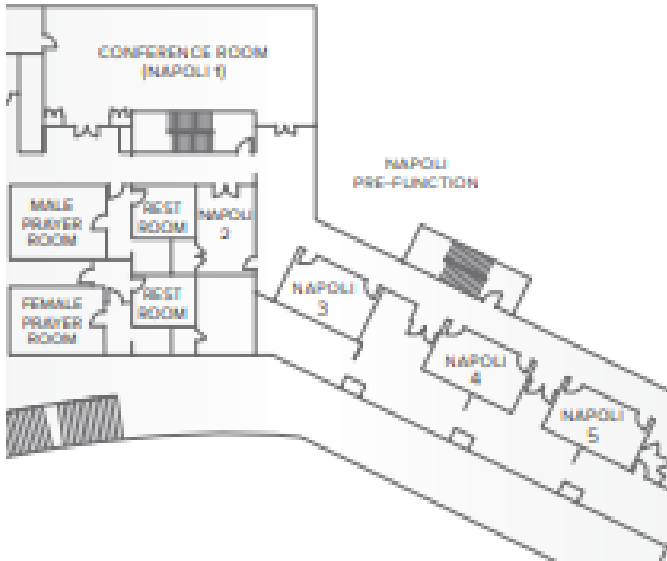

THE RITZ-CARLTON

ABU DHABI, GRAND CANAL

ROMA BALLROOM

Meeting room	Size sqm	Reception	Banquet (rounds of 10)	Theater	Classroom	U-shape	Boardroom	Cabaret
Ballroom	1,550	1,500	1,000	1,400	700	200	164	700
Ballroom 1	510	500	320	470	230	70	86	224
Ballroom 2	600	600	400	560	270	80	86	280
Ballroom 3	440	400	280	420	200	60	86	196
Pre-function	600	-	-	-	-	-	-	-
Majlis	120	30	30	40	12	30	-	-

THE RITZ-CARLTON

ABU DHABI, GRAND CANAL

MILANO

Meeting room	Size sqm	Reception	Banquet (rounds of 10)	Theater	Conference	Class room	U-shape	Boardroom
Milano 1	35	-	-	-	10	-	-	14
Milano 2	20	-	10	-	0	-	-	8
Milano 3	20	-	10	-	10	-	-	8
Milano 4	85	80	60	70	30	36	35	26
Milano 5	65	60	40	55	20	27	25	26

THE RITZ-CARLTON

ABU DHABI, GRAND CANAL

NAPOLI

Meeting room	Size sqm	Reception	Banquet (rounds of 10)	Theater	Conference	Classroom	U-shape	Boardroom
Napoli 1	155	150	100	130	40	70	66	54
Napoli 2	27	10	-	24	10	-	-	14
Napoli 3	27	10	-	24	10	-	-	14
Napoli 4	30	20	-	26	10	-	15	14
Napoli 5	30	20	-	26	10	-	15	14