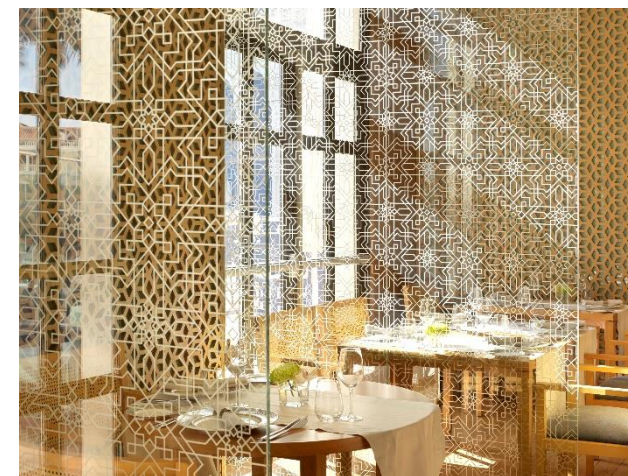

THE RITZ-CARLTON

ABU DHABI, GRAND CANAL

LEGENDARY
ARABIC LUXURY

THE RITZ-CARLTON

ABU DHABI, GRAND CANAL

EXPERIENCE EXCEPTIONALITY

The Ritz-Carlton Abu Dhabi, Grand Canal lies minutes away from the capital's bustling heart. Yet, with its landscaped gardens, babbling fountains, Venetian-inspired buildings and striking views of the magnificent Sheikh Zayed Grand Mosque, it could not be further from rush and cares of the everyday.

ABU DHABI, GRAND CANAL

FOOD & BEVERAGE

The gastronomic experience at The Ritz-Carlton Abu Dhabi, Grand Canal extends beyond the cuisine, exquisite though it might be, to engage and delight every sense.

Outlet	Cuisine	Indoor seating	Outdoor seating
Giornotte	All-day dining	308	180
The Forge	Steak house	90	-
Li Jiang	Asian	96	124
Mijana	Middle East	70	120
Alba	Lobby lounge	80	-
Sorso	Lobby bar	70	-
Al Fresco	Pool	50	50