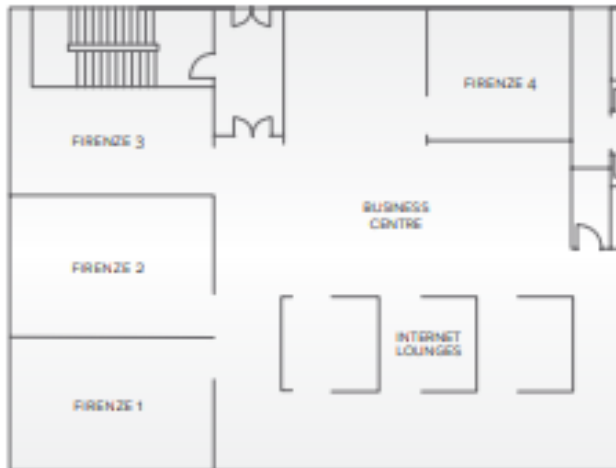

THE RITZ-CARLTON

ABU DHABI, GRAND CANAL

MILANO

Meeting room	Size sqm	Reception	Banquet (rounds of 10)	Theater	Conference	Class room	U-shape	Boardroom
Milano 1	35	-	-	-	10	-	-	14
Milano 2	20	-	10	-	0	-	-	8
Milano 3	20	-	10	-	10	-	-	8
Milano 4	85	80	60	70	30	36	35	26
Milano 5	65	60	40	55	20	27	25	26

THE RITZ-CARLTON

ABU DHABI, GRAND CANAL

NAPOLI

Meeting room	Size sqm	Reception	Banquet (rounds of 10)	Theater	Conference	Classroom	U-shape	Boardroom
Napoli 1	155	150	100	130	40	70	66	54
Napoli 2	27	10	-	24	10	-	-	14
Napoli 3	27	10	-	24	10	-	-	14
Napoli 4	30	20	-	26	10	-	15	14
Napoli 5	30	20	-	26	10	-	15	14

THE RITZ-CARLTON

ABU DHABI, GRAND CANAL

FIRENZE

Meeting room	Size sqm	Theater	Conference
Firenze 1	37	12	10
Firenze 2	37	12	10
Firenze 3	37	12	10
Firenze 4	27	12	6

THE RITZ-CARLTON

ABU DHABI, GRAND CANAL

OUTDOOR VENUES

Venues	Size sqm	Reception	Banquet (rounds of 10)
Pool garden	14,450	5,000	3,000
Grand Lawn	7,000	700	500
Olive Garden	5,000	500	100

THE RITZ-CARLTON

ABU DHABI, GRAND CANAL

GRAND LAWN

THE RITZ-CARLTON

ABU DHABI, GRAND CANAL