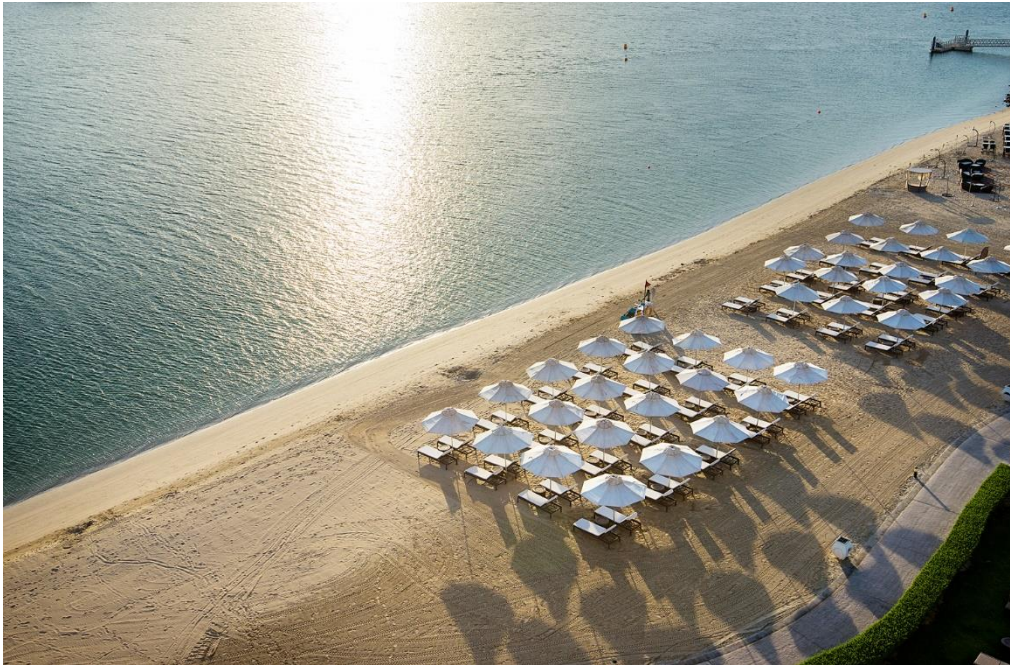

THE RITZ-CARLTON

ABU DHABI, GRAND CANAL

LEGENDARY
ARABIC LUXURY

THE RITZ-CARLTON

ABU DHABI, GRAND CANAL

EXPERIENCE EXCEPTIONALITY

The Ritz-Carlton Abu Dhabi, Grand Canal lies minutes away from the capital's bustling heart. Yet, with its landscaped gardens, babbling fountains, Venetian-inspired buildings and striking views of the magnificent Sheikh Zayed Grand Mosque, it could not be further from rush and cares of the everyday.

THE RITZ-CARLTON

ABU DHABI, GRAND CANAL

HOTEL OVERVIEW

Nestled into 57 acres of lush gardens and shimmering pools, The Ritz-Carlton Abu Dhabi, Grand Canal marries modern elegance with rich traditions. Here, just 20 minutes away from the airport, guests can surrender to experiences that captivate the senses.

Located next to Sheikh Zayed Grand Mosque
Abu Dhabi International Airport | 20 kilometers | 20 minutes

- › The 9th Ritz-Carlton hotel in the region and the 82nd in the world
- › Striking views of the magnificent Sheikh Zayed Grand Mosque
- › 300 sqm of private beach
- › 1,600sqm/17,222sqf outdoor swimming pool
- › Resort inspired by 15th & early 17th Renaissance architecture
- › Club Lounge on top floor
- › Three signature restaurants designed by the renowned Super Potato designer from Japan
- › 24 hours Health Club
- › Sport campus including football pitch and padel tennis courts

OLIVE GARDEN

THE RITZ-CARLTON

ABU DHABI, GRAND CANAL

POOL GARDEN

THE RITZ-CARLTON

ABU DHABI, GRAND CANAL

BEACH

THE RITZ-CARLTON