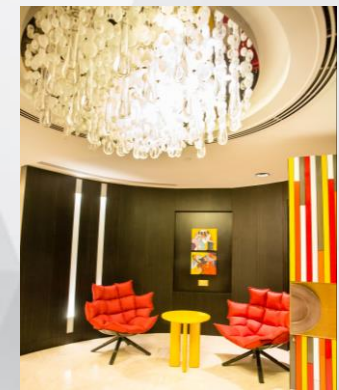

SOCIAL EVENTS VENUES

Pinnacle - Private Member's Club

exclusive venue at the top of Capital Gate tower

Maximum Capacity:

60 guests reception set up